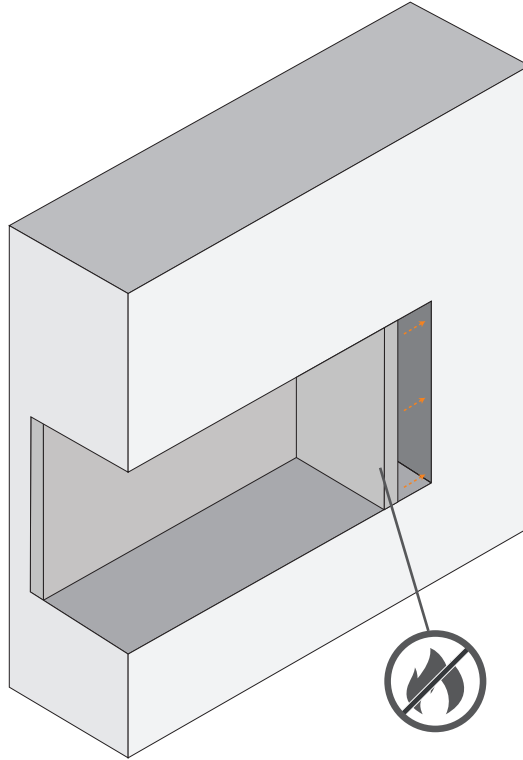

FOCO

CORNER LEFT

Two-sided corner built-in bioethanol fireplace

Danish Design by Bio Fireplace Group

1

2

Fireproofing materials are not included - must be purchased separately

3