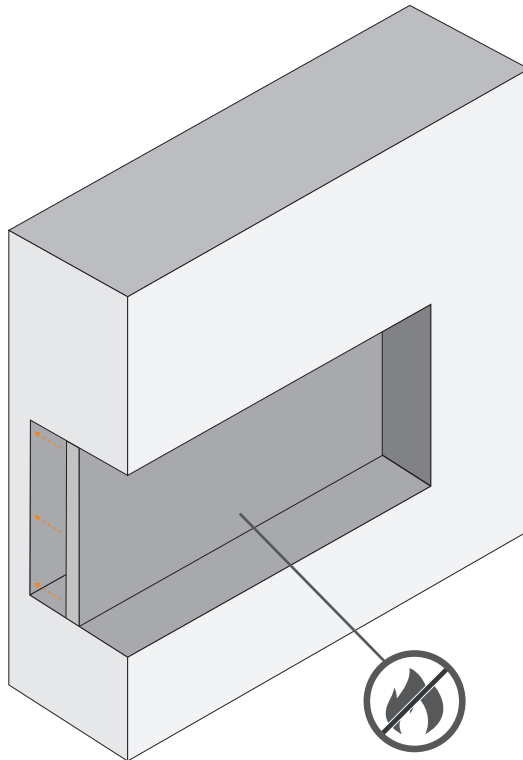

FOCO

CORNER LEFT

Two-sided corner built-in bioethanol fireplace

Danish Design by Bio Fireplace Group

1

2

Fireproofing materials are not included - must be purchased separately

3