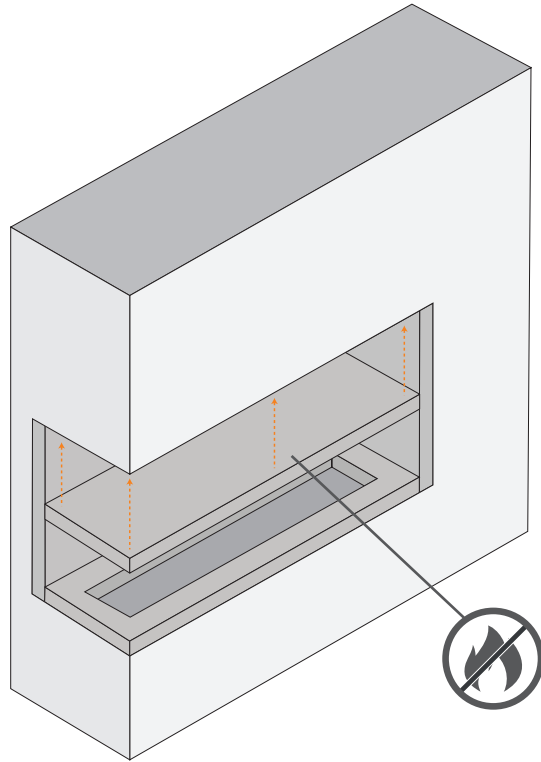

5

Fireproofing materials are not included - must be purchased separately

6