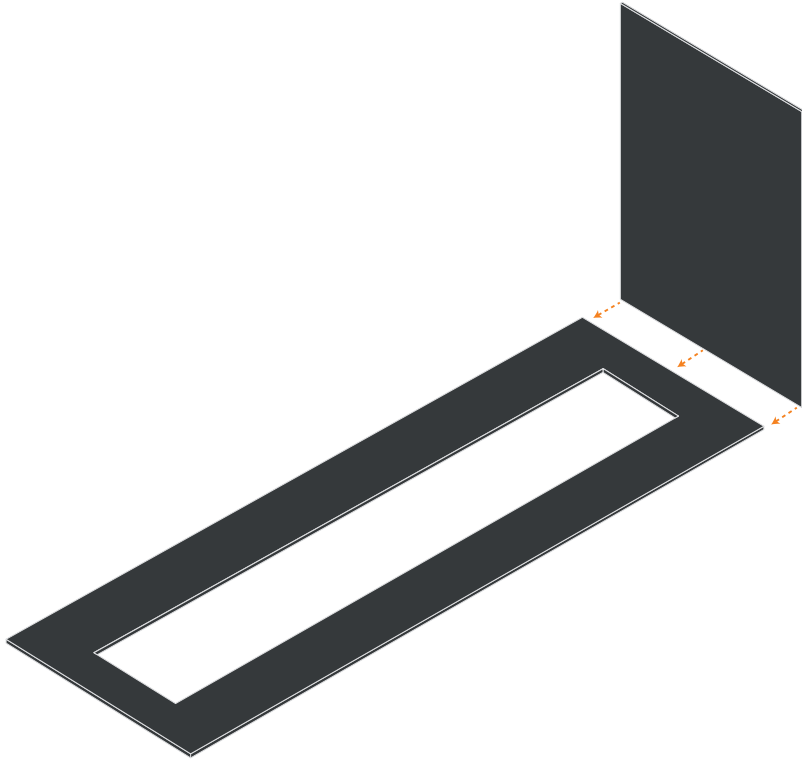

7

x3

Number of required fasteners may vary

8

x6