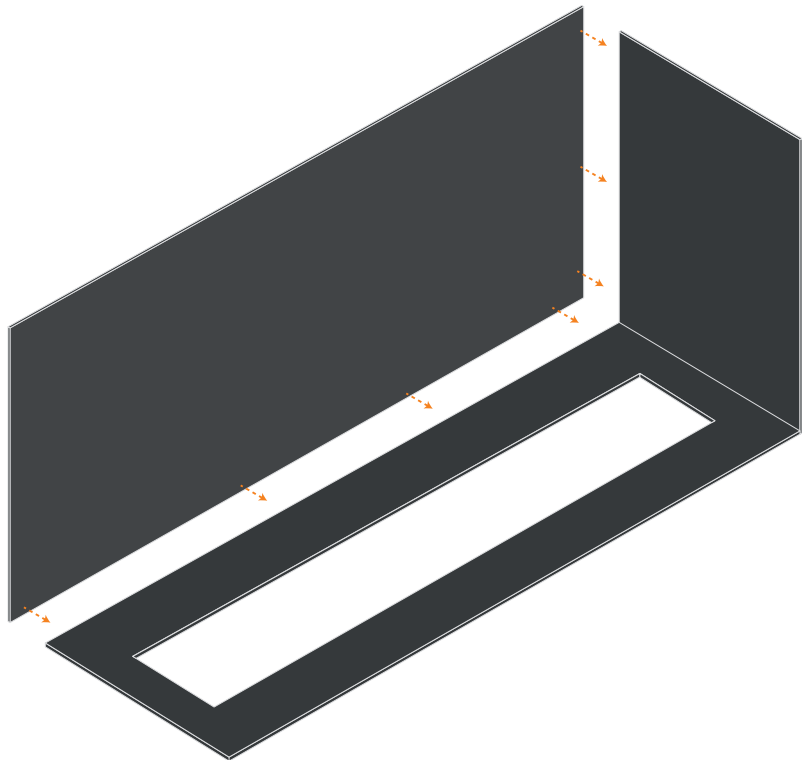

Number of required fasteners may vary