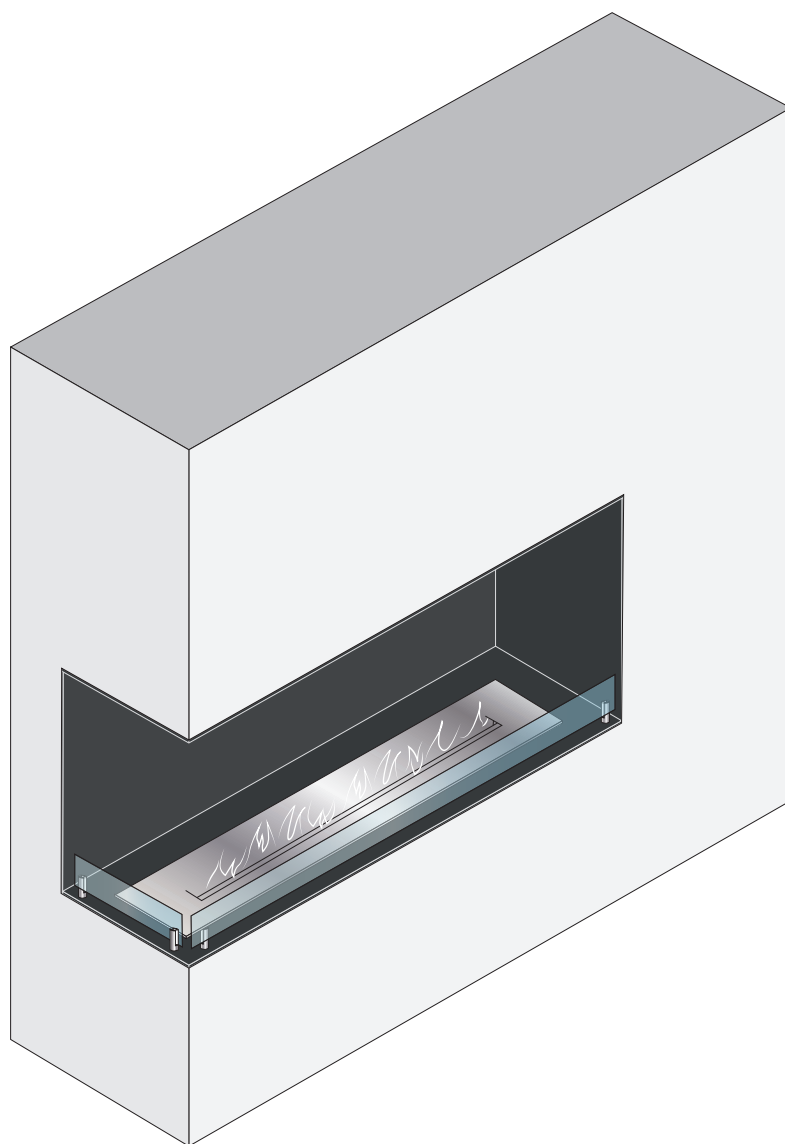

FOCO

CORNER LEFT

Two-sided corner built-in bioethanol fireplace

Danish Design by Bio Fireplace Group

1

2

Fireproofing materials are not included - must be purchased separately

3