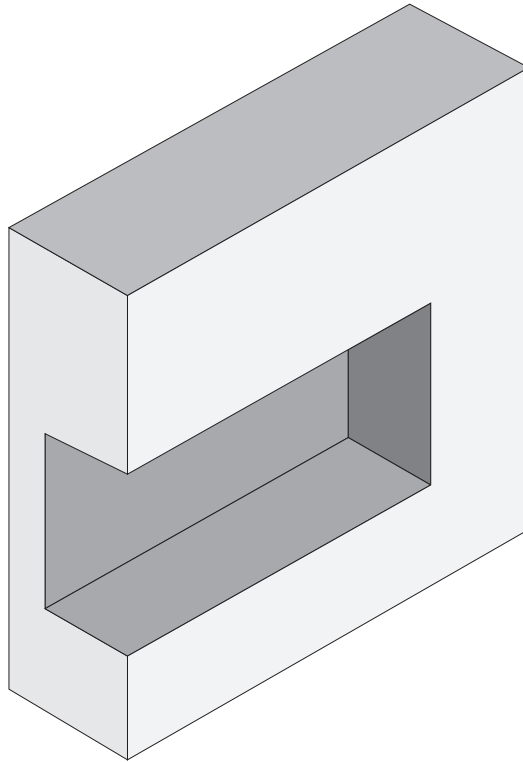

FOCO

CORNER LEFT

Two-sided corner built-in bioethanol fireplace

Danish Design by Bio Fireplace Group

1

2

Fireproofing materials are not included - must be purchased separately

3