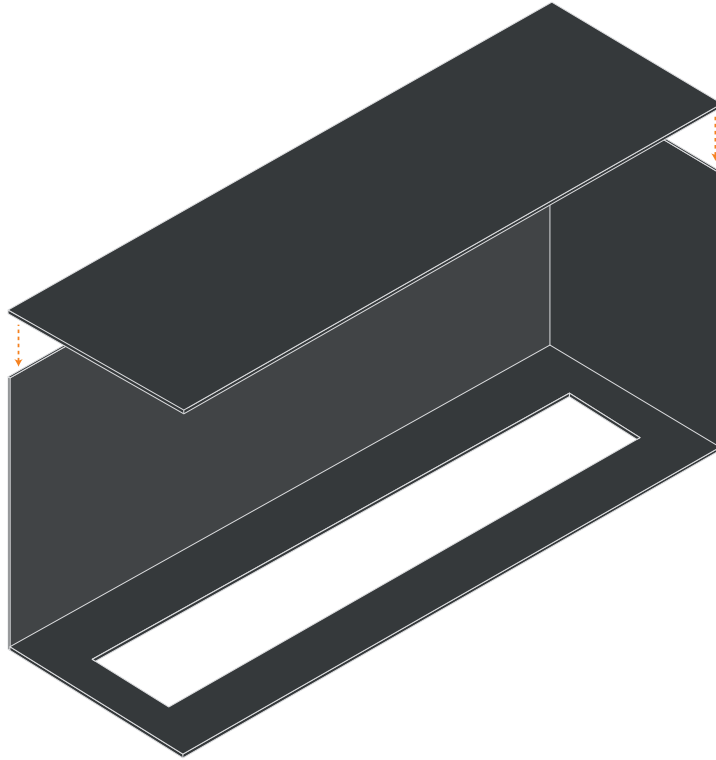

9

x6

Number of required fasteners may vary

10