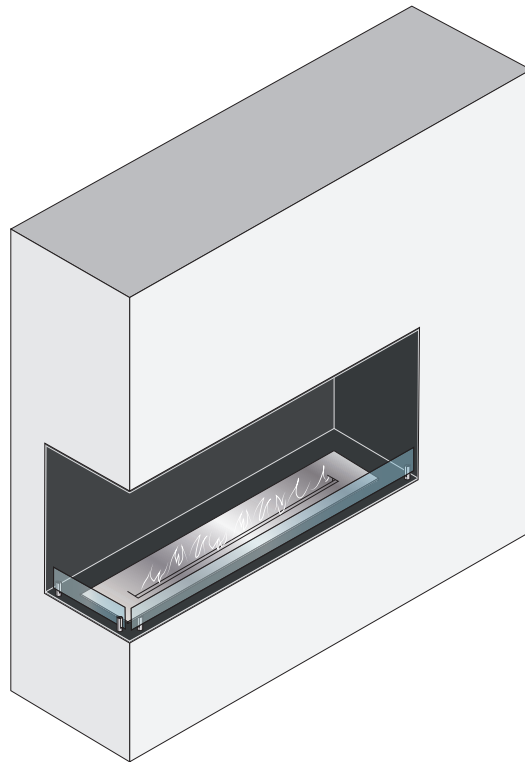

FOCO

CORNER LEFT

Two-sided corner built-in bioethanol fireplace

Danish Design by Bio Fireplace Group

1

2

Fireproofing materials are not included - must be purchased separately

3

 x6

Number of required fasteners may vary

10

11

 x4

Number of required screws may vary

12

 x4

Number of required screws may vary

13

14

FOCO
ONE

FOCO
TWO

FOCO
THREE

FOCO
FOUR

FOCO
ROOM DIVIDER