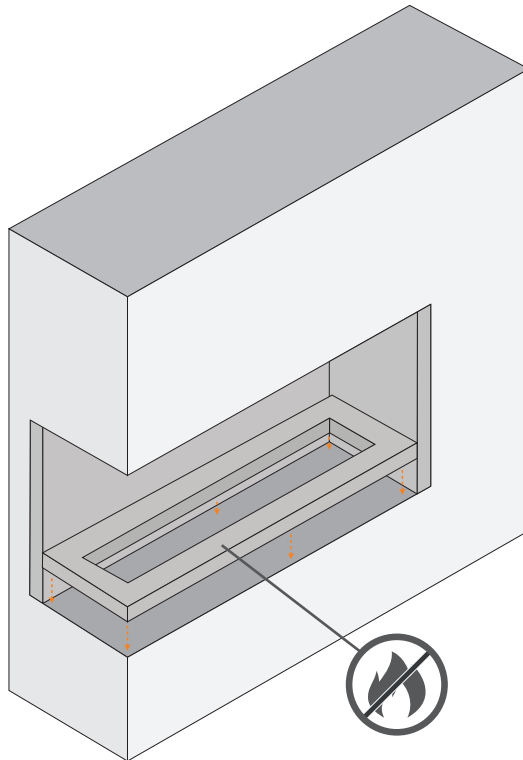

Fireproofing materials are not included - must be purchased separately