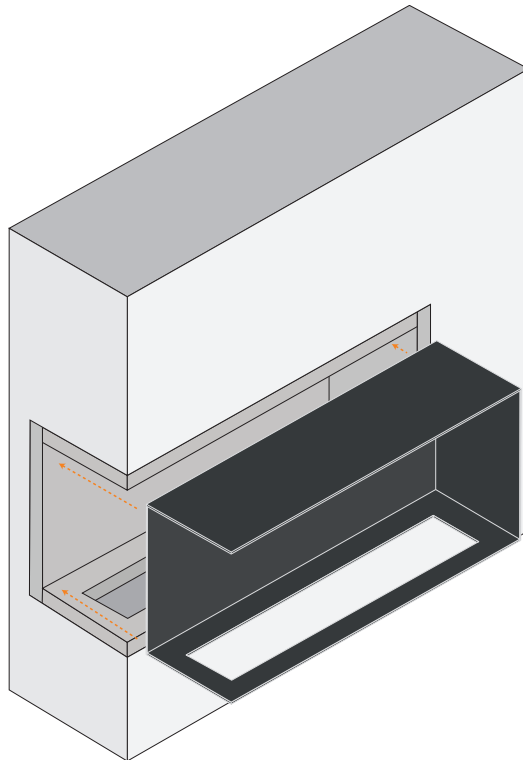

9

x6

Number of required fasteners may vary

10