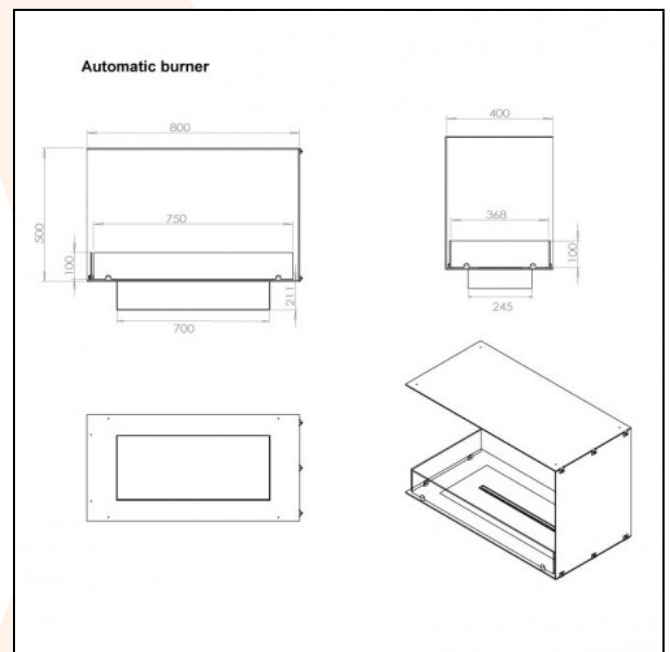

ITEM NUMBER: BIO-30-122

DESCRIPTION:

Left-sided corner bioethanol fireplace with a length of 80 cm. Designed to be built-into the corner of a wall where you will be able to see the flames from two sides. Choose between a manual or automatic burner.

TECHNICAL DATA:

Type: Built-in bioethanol fireplace

Size: H: 50 x W: 80 x D: 40 cm

Materials: Steel and glass

Weight: Ca. 20 kg

Capacity: Manual: 3,5 liters | Automatic: depends on the model

Heat Effect: Manual: 3,28kW | Automatic: depends on the model

Colour: Black

Burner Type: Manual - Adjustable | Automatic - Adjustable

Fuel/Propellant: Bioethanol 96,6% alcohol

Consumption: Manual: 7,5 hours | Automatic: depends on the model