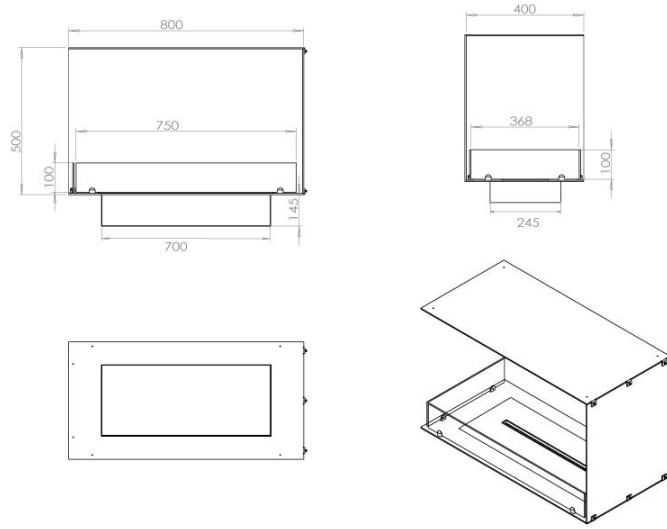

PrimeFire 700