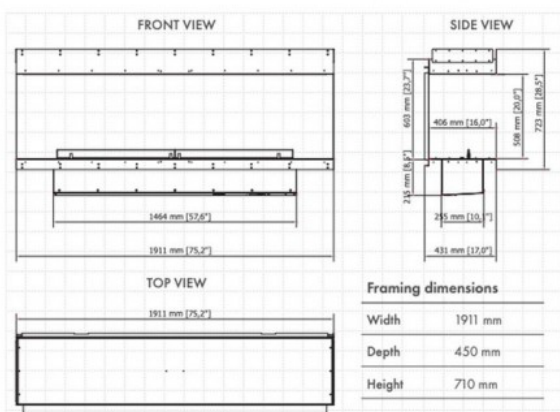

ITEM NUMBER: BIO-60-FOR-TS1800

DESCRIPTION:

TECHNICAL DATA:

Type: Bioethanol Fireplace

Size: H: 50,8 x W: 182,9 x D: 40,6 cm

Materials: Steel

Weight: 102,8 kg

Capacity: 8,6 liter

Heat Effect: Max 13 kW

Colour: Black

Burner Type: Automatic burner: Adjustable flame
- 6 levels

Fuel/Propellant: 96,6 % Fanola Premium

Consumption: Up to FLA3: 11h | FLA3XL: 35h
burn time per filling

FL3

FL3XL