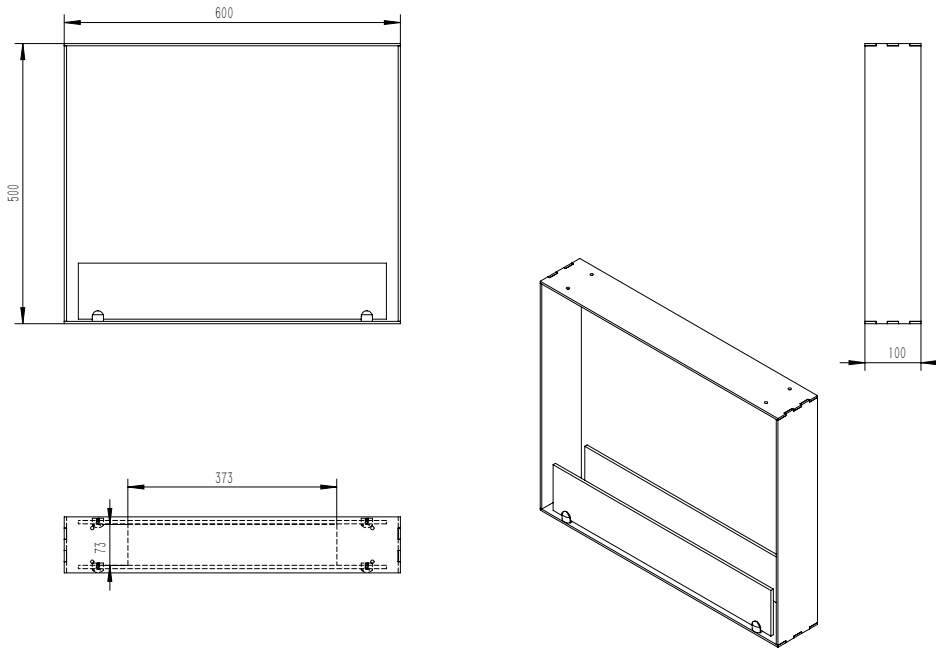

Foco Two 600 Ultra Slim

BIO-30-136

TECHNICAL SPECIFICATIONS

Type	Built-in Bioethanol Fireplace
Size	Height: 500 mm Width: 600 mm / Depth: 100 mm (Height with burner: 603 mm)
Materials	Steel
Weight	Approx. 10 kg
Burner	Adjustable Manuel bioethanol burner (Burner width: 400 mm / Flame width: 280 mm)
Capacity	2.0 Liter
Usage	Approx 0.28 L/h - Up to 7h00m per filling
Fuel	Bioethanol (Recommended 96,6% alcohol)
Colour	Black
Heat Output	2.17 kW
Electricity	No